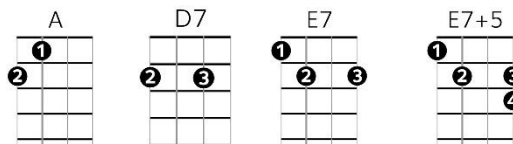

Ukeshop: 12 Bar Blues in A (Basic Version)

by Derek Farrell

Chords are not absolute, rather they indicate roughly where your fingers need to be

Chord Right Hand

Left Hand

A

D7

A

[.....Use Thumb on C string and 2nd Finger on A string for run.....]